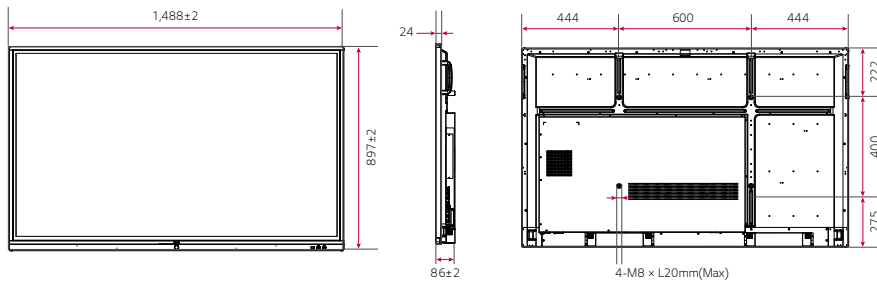

86"

75"

65"

CONNECTIVITY

86" | 75" | 65"

Front

Side

Bottom

- 1 USB 2.0
- 2 HDMI OUT
- 3 USB 3.0
- 4 TOUCH OUT 1
- 5 HDMI IN 1
- 6 HDMI IN 2
- 7 HDMI IN 3
- 8 TOUCH OUT 2
- 9 VGA
- 10 AUDIO IN
- 11 SPDIF
- 12 RS232C IN
- 13 AUDIO OUT
- 14 LAN

* Dimension & Jack Panels (Read/Side) may differ from the above image, so please contact LG sales team to verify before ordering.