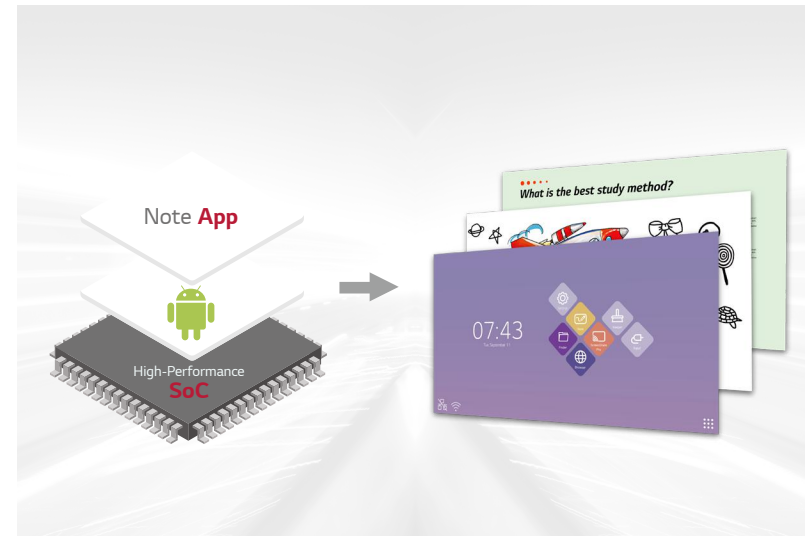

Palm Erasing

The TR3BF Series allows you to easily erase texts, pictures, etc, written on the screen by using your own hands. This is not only easier than erasing with the stylus, but also makes you feel more natural, like you're erasing a real whiteboard.

Air Class

Air Class supports connecting up to 30 students and offers interactive meetings for all mobile devices on the same network, providing a variety of tools such as voting, answering, and sharing project texts.

Screen Sharing

The TR3BF Series allows you to share screens and content with laptops and other mobile devices. This makes meetings and classes as efficient and immersive as possible.

Built-in OPS Kit

The TR3BF Series supports OPS slots, allowing you to easily and conveniently mount OPS desktop at the back of the digital board without the hassle of connecting to an external desktop, offering you more expanded functions.

True Color, Immersive View

The TR3BF Series shows multimedia content to the attendees more vividly. The IPS panel clearly displays content at various angles, regardless of where attendees are sitting. Each pixel of the IPS panel reproduces the actual color of the image without any distortion.