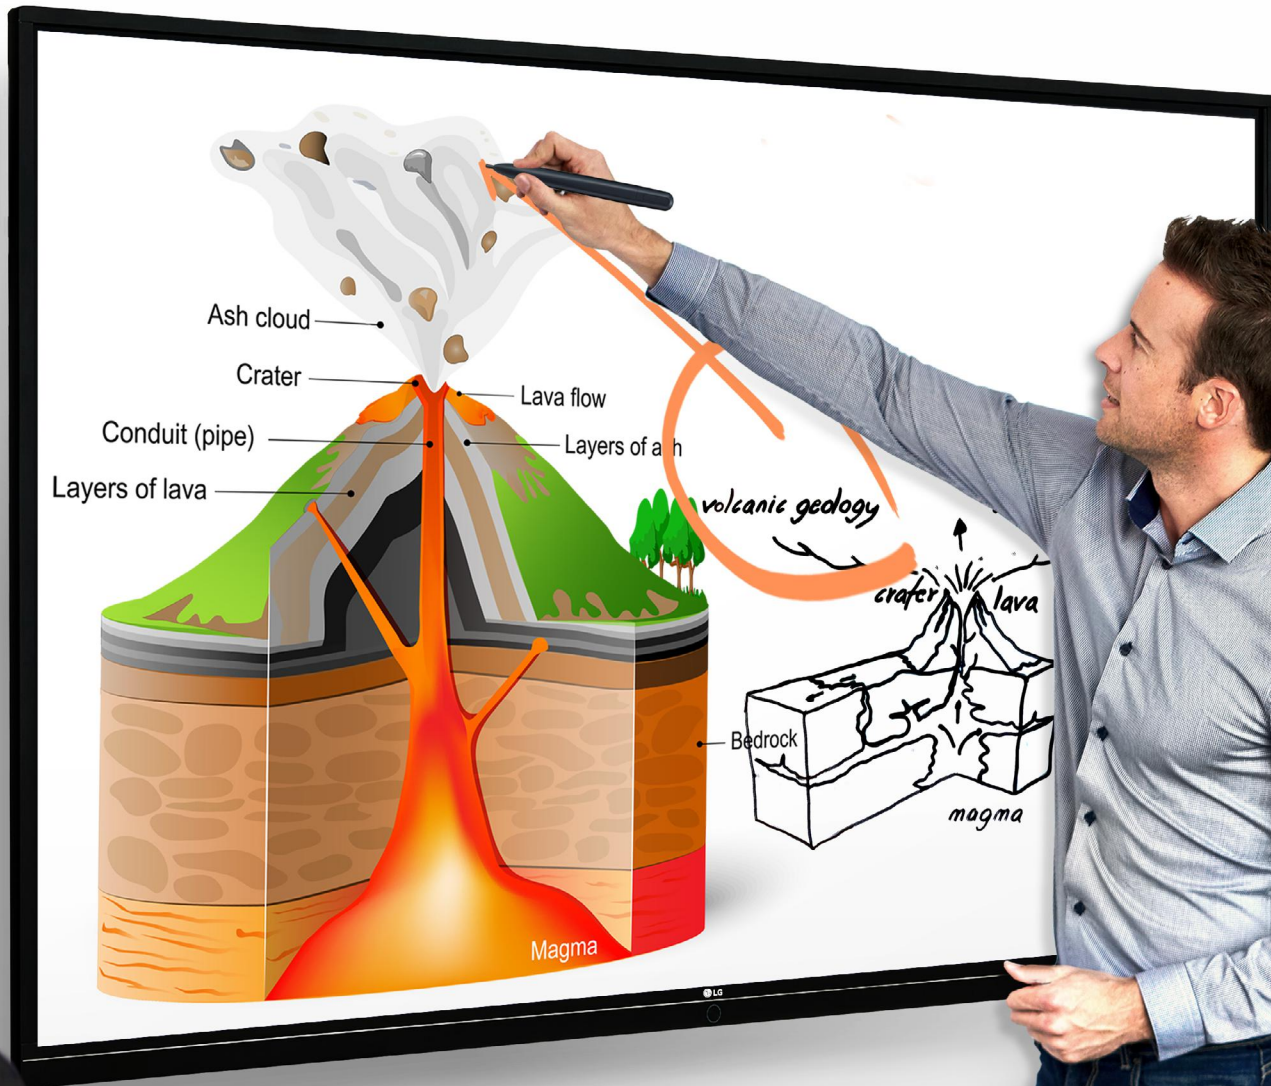

Genuine Touch
& Writing Experience

Easy Connection
& Sharing

User Friendly
Experience

Superior
Picture Quality

* 86 inch

Dual Pen & Multi Touch

The TR3BF Series can simultaneously use up to 20 points of multi-touch and 10 points of writing, as well as 2 types of stylus pens. This dual pen and multi touch offer a lifelike board writing experience and make collaboration much easier.

Palm Erasing

The TR3BF Series allows you to easily erase texts, pictures, etc, written on the screen by using your own hands. This is not only easier than erasing with the stylus, but also makes you feel more natural, like you're erasing a real whiteboard.

Screen Sharing

The TR3BF Series allows you to share screens and content with laptops and other mobile devices. This makes meetings and classes as efficient and immersive as possible.

Built-in OPS Kit

The TR3BF Series supports OPS slots, allowing you to easily and conveniently mount OPS desktop at the back of the digital board without the hassle of connecting to an external desktop, offering you more expanded functions.

True Color, Immersive View

The TR3BF Series shows multimedia content to the attendees more vividly. The IPS panel clearly displays content at various angles, regardless of where attendees are sitting. Each pixel of the IPS panel reproduces the actual color of the image without any distortion.