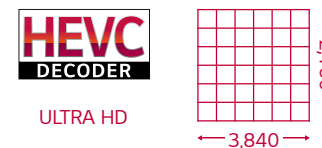

Various Size with Ultra HD

The UHD resolution will show you details at a resolution that is four times higher than FHD, even when zoomed in. Various documents, images, and videos can be displayed without any distortion of the image which is especially important in an educational and collaborating environment.