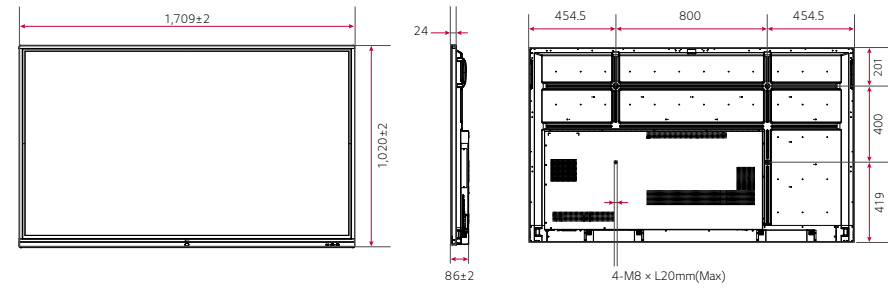

86"

75"

65"

CONNECTIVITY

86" | 75" | 65"

Front

Side

Bottom

- 1 USB 2.0
- 2 HDMI OUT
- 3 USB 3.0
- 4 TOUCH OUT 1
- 5 HDMI IN 1
- 6 HDMI IN 2
- 7 HDMI IN 3
- 8 TOUCH OUT 2
- 9 VGA
- 10 AUDIO IN
- 11 SPDIF
- 12 RS232C IN
- 13 AUDIO OUT
- 14 LAN

* Dimension & Jack Panels (Read/Side) may differ from the above image, so please contact LG sales team to verify before ordering.