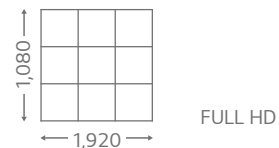

Various Size with Ultra HD

The UHD resolution will show you details at a resolution that is four times higher than FHD, even when zoomed in. Various documents, images, and videos can be displayed without any distortion of the image which is especially important in an educational and collaborating environment.