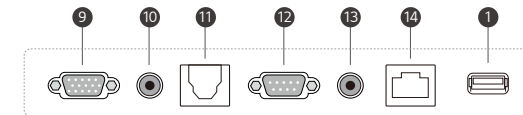

86"

75"

65"

CONNECTIVITY

86" | 75" | 65"

Front

Side

Bottom

- 1 USB 2.0
- 2 HDMI OUT
- 3 USB 3.0
- 4 TOUCH OUT 1
- 5 HDMI IN 1
- 6 HDMI IN 2
- 7 HDMI IN 3
- 8 TOUCH OUT 2
- 9 VGA
- 10 AUDIO IN
- 11 SPDIF
- 12 RS232C IN
- 13 AUDIO OUT
- 14 LAN

* Dimension & Jack Panels (Read/Side) may differ from the above image, so please contact LG sales team to verify before ordering.