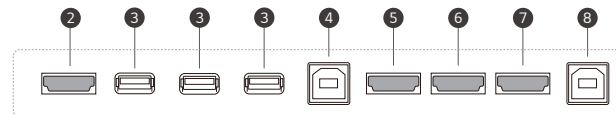

86"

75"

65"

CONNECTIVITY

86" | 75" | 65"

Front

Side

Bottom

- 1 USB 2.0
- 2 HDMI OUT
- 3 USB 3.0
- 4 TOUCH OUT 1
- 5 HDMI IN 1
- 6 HDMI IN 2
- 7 HDMI IN 3
- 8 TOUCH OUT 2
- 9 VGA
- 10 AUDIO IN
- 11 SPDIF
- 12 RS232C IN
- 13 AUDIO OUT
- 14 LAN

* Dimension & Jack Panels (Read/Side) may differ from the above image, so please contact LG sales team to verify before ordering.