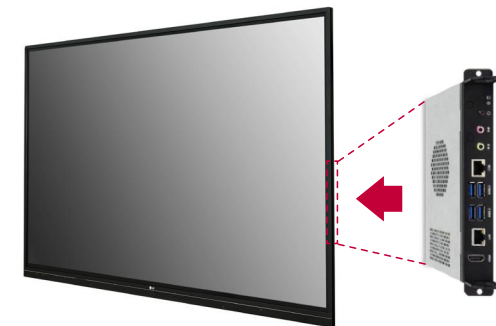

Genuine Touch
& Writing Experience

Easy Connection
& Sharing

User Friendly
Experience

Superior
Picture Quality

* 86 inch

Dual Pen & Multi Touch

The TR3BF Series can simultaneously use up to 20 points of multi-touch and 10 points of writing, as well as 2 types of stylus pens. This dual pen and multi touch offer a lifelike board writing experience and make collaboration much easier.

Palm Erasing

The TR3BF Series allows you to easily erase texts, pictures, etc, written on the screen by using your own hands. This is not only easier than erasing with the stylus, but also makes you feel more natural, like you're erasing a real whiteboard.

Screen Sharing

The TR3BF Series allows you to share screens and content with laptops and other mobile devices. This makes meetings and classes as efficient and immersive as possible.

Built-in OPS Kit

The TR3BF Series supports OPS slots, allowing you to easily and conveniently mount OPS desktop at the back of the digital board without the hassle of connecting to an external desktop, offering you more expanded functions.

True Color, Immersive View

The TR3BF Series shows multimedia content to the attendees more vividly. The IPS panel clearly displays content at various angles, regardless of where attendees are sitting. Each pixel of the IPS panel reproduces the actual color of the image without any distortion.